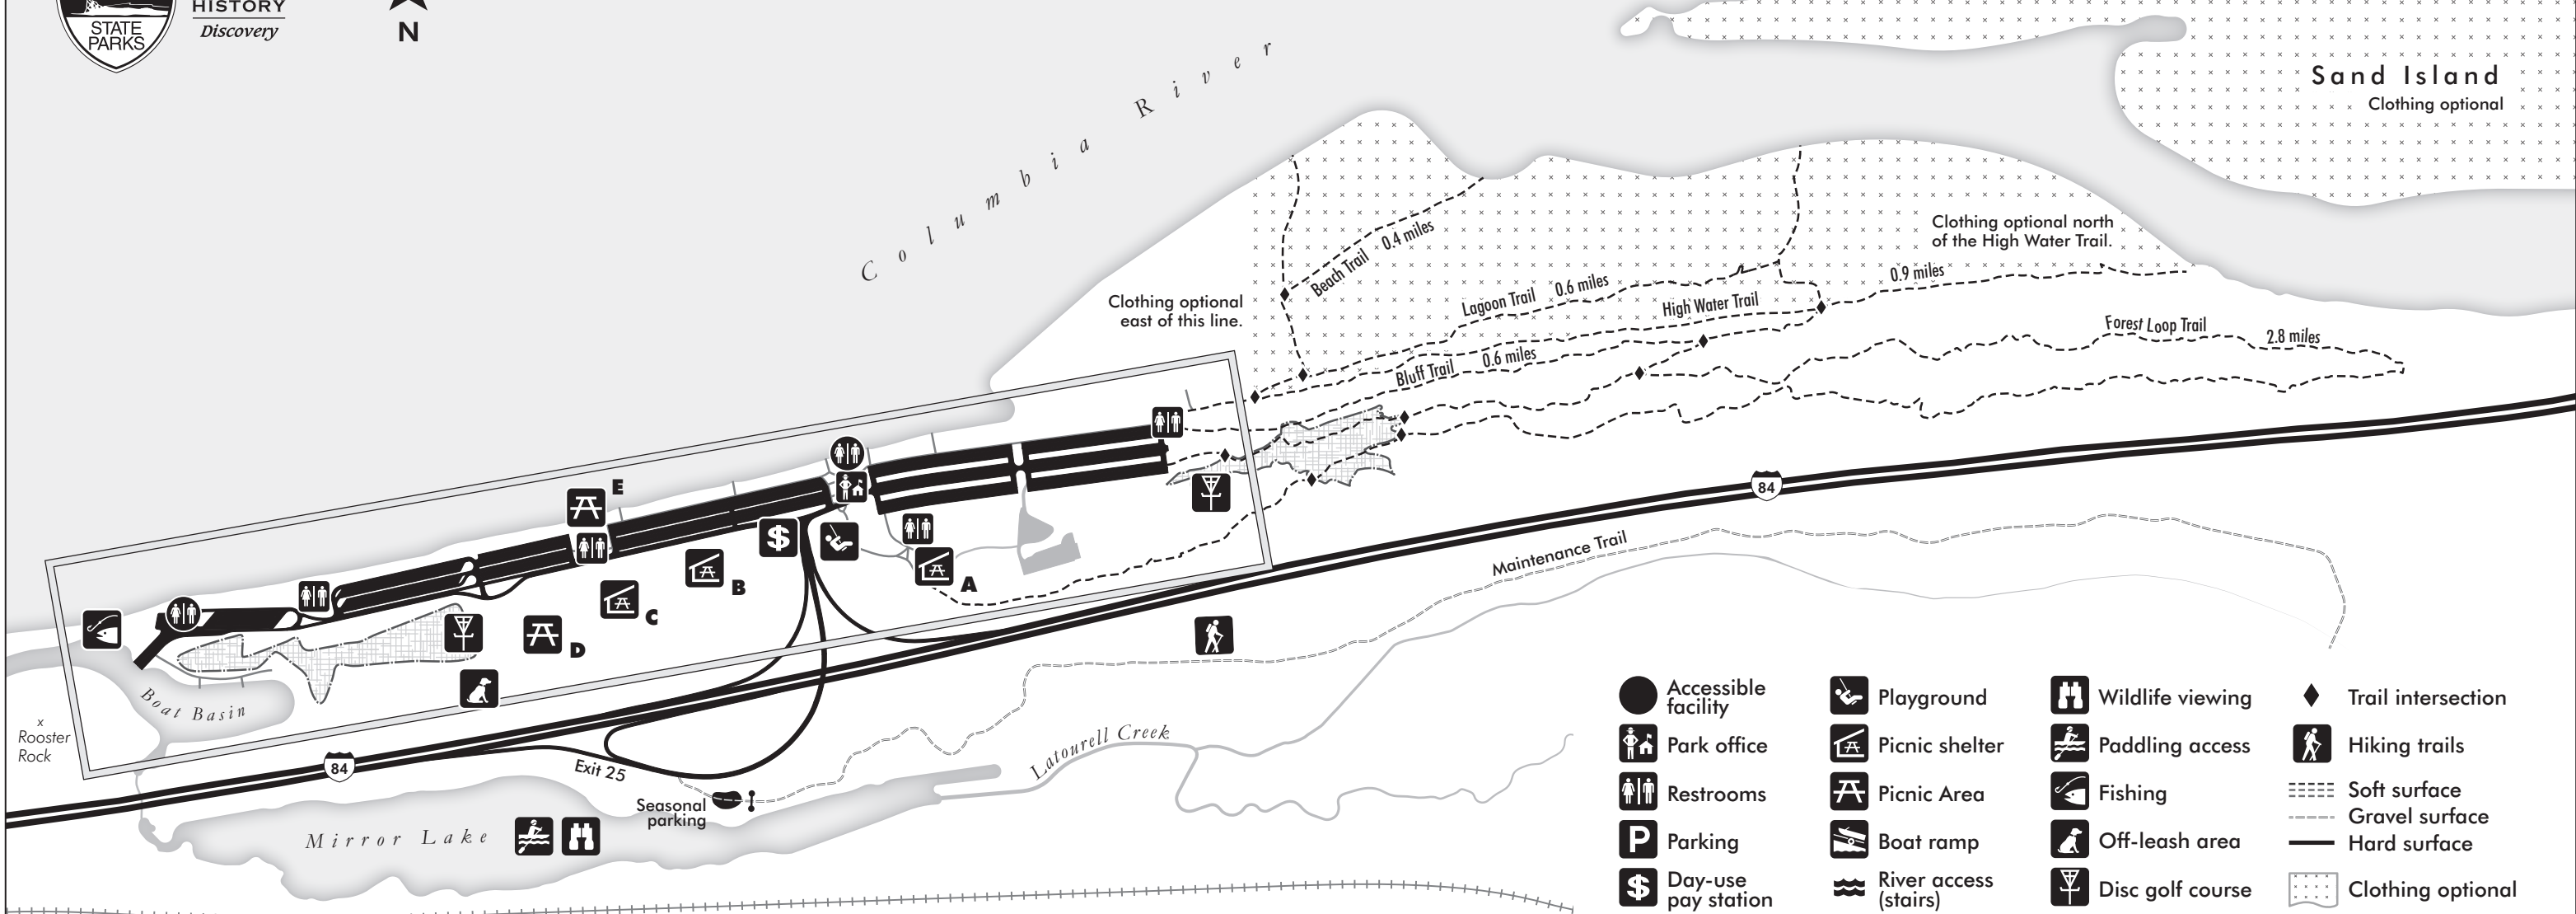

Rooster Rock State Park

Nature
HISTORY
Discovery

- | | | | |
|---------------------|-----------------------|-------------------|--------------------|
| Accessible facility | Playground | Wildlife viewing | Trail intersection |
| Park office | Picnic shelter | Paddling access | Hiking trails |
| Restrooms | Picnic Area | Fishing | Soft surface |
| Parking | Boat ramp | Off-leash area | Gravel surface |
| Day-use pay station | River access (stairs) | Disc golf course | Hard surface |
| | | Clothing optional | |