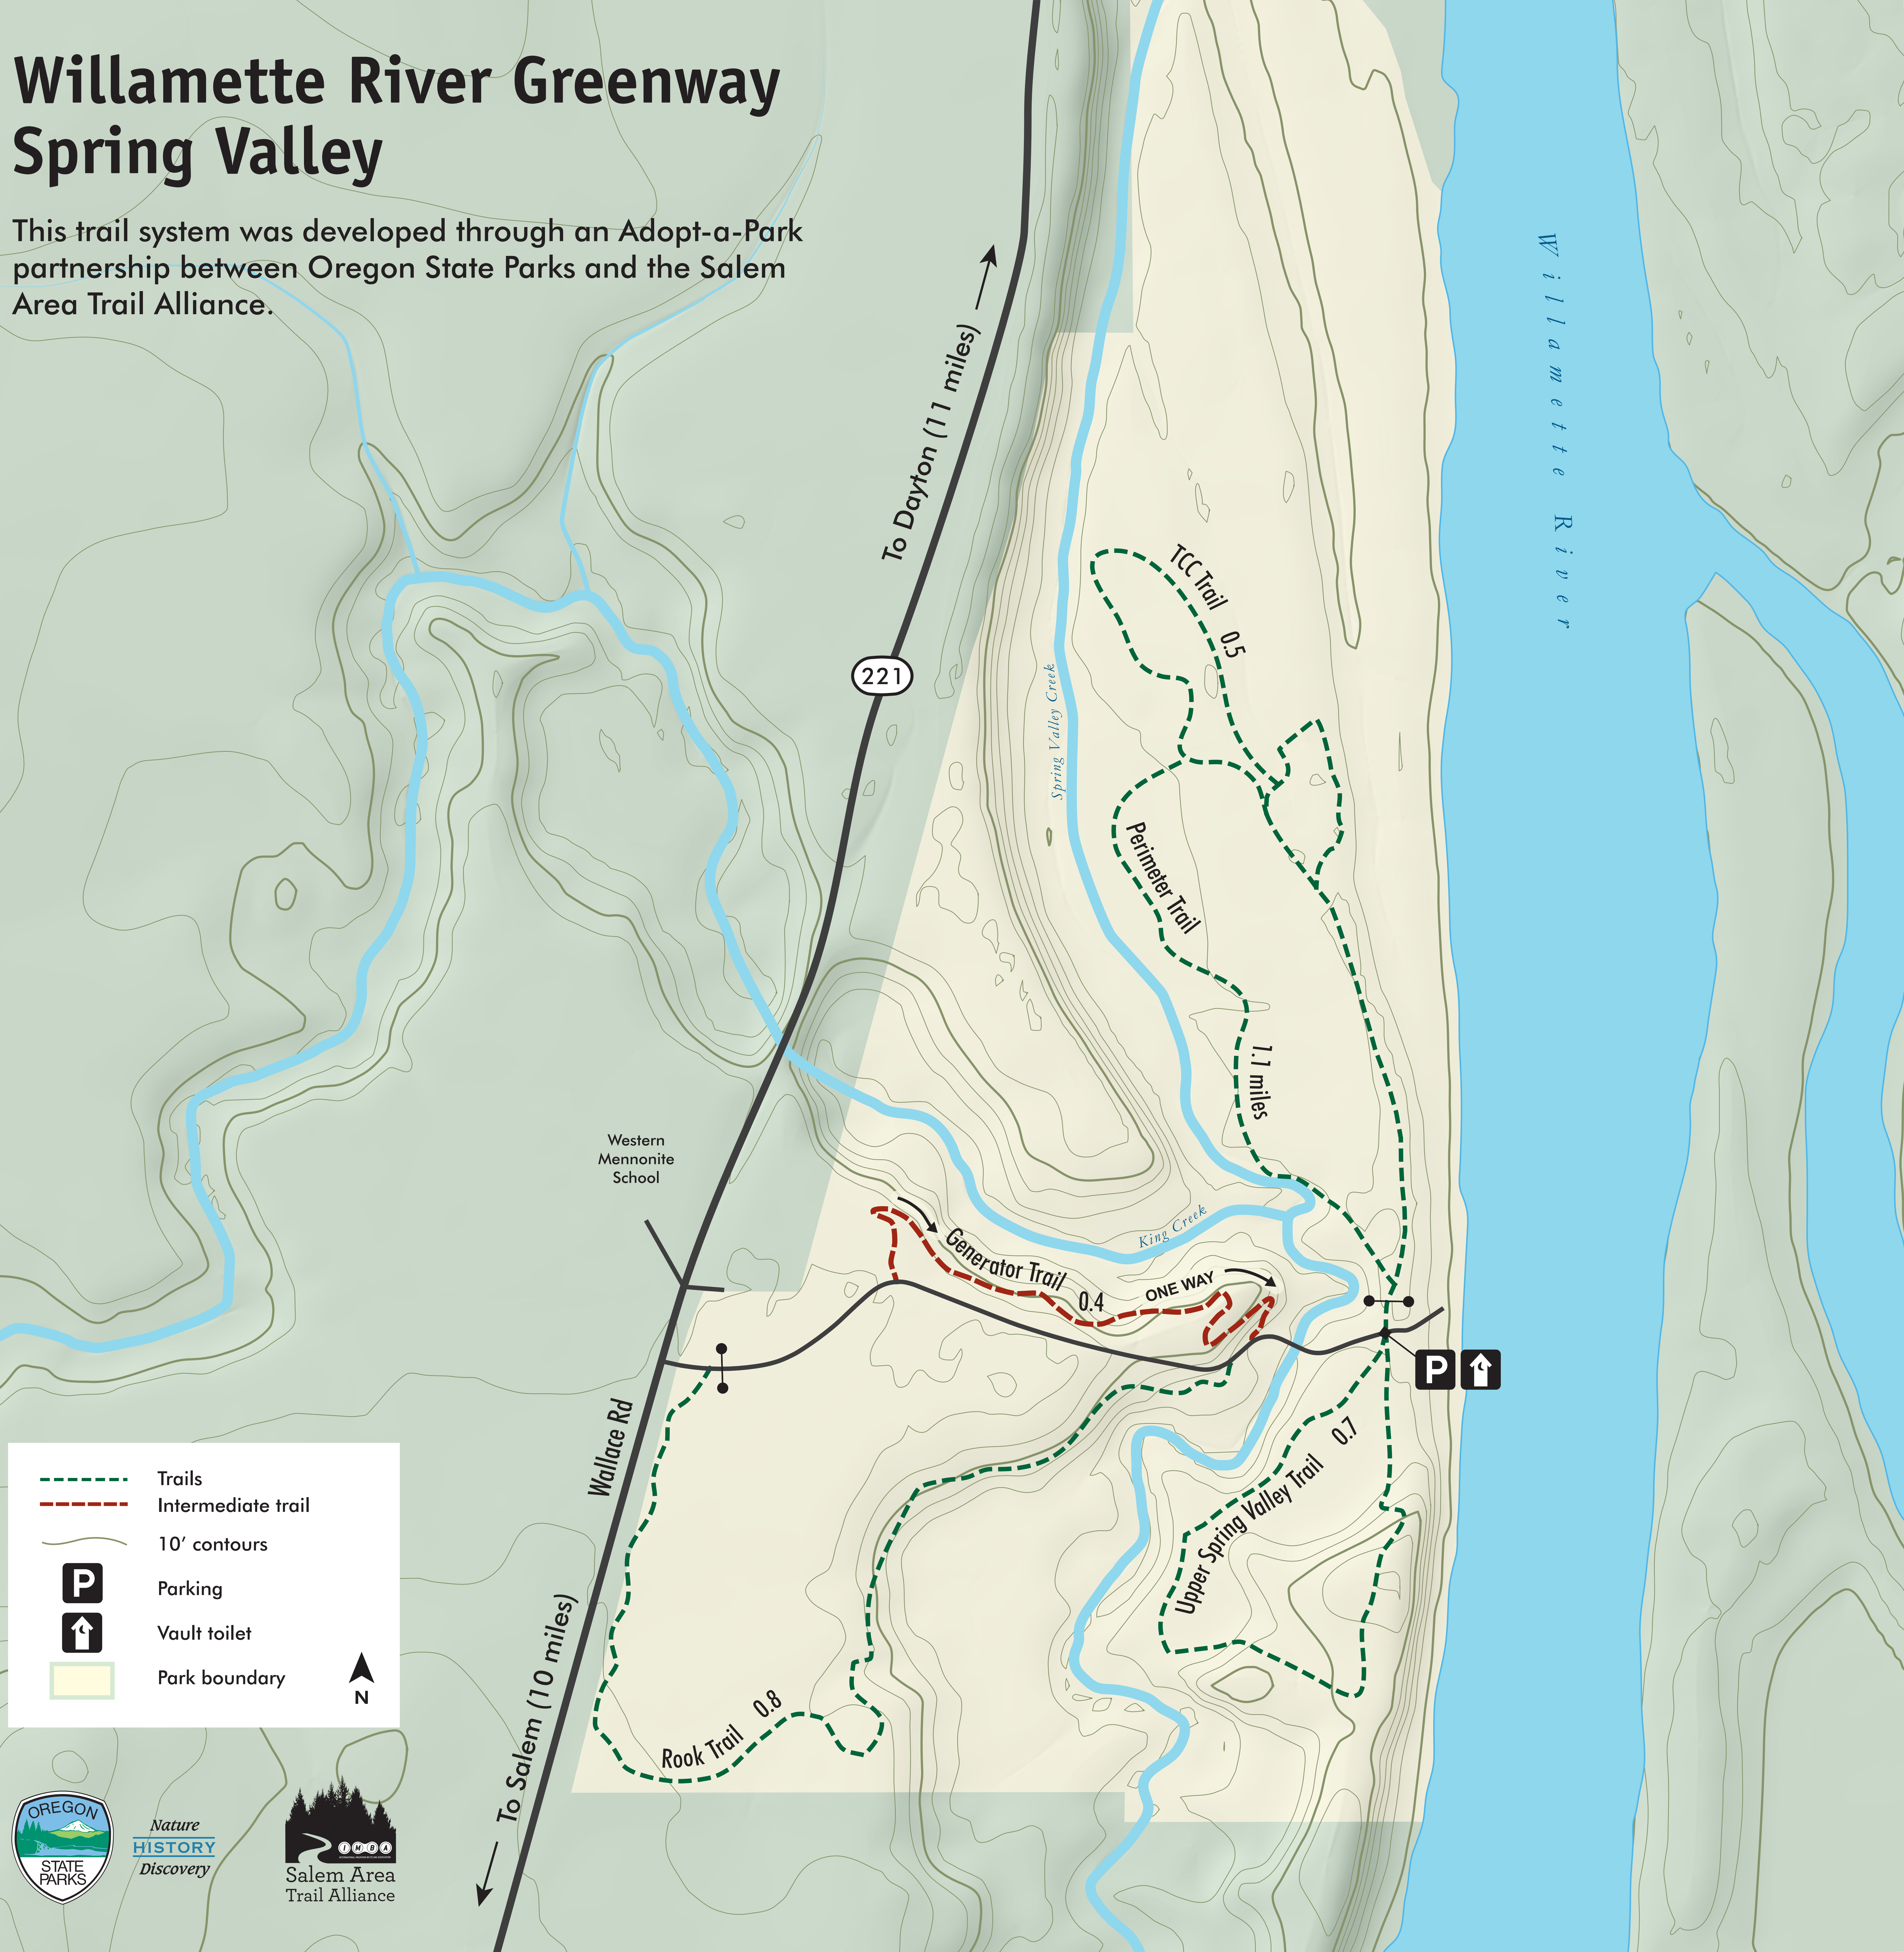

Willamette River Greenway Spring Valley

This trail system was developed through an Adopt-a-Park partnership between Oregon State Parks and the Salem Area Trail Alliance.

	Trails
	Intermediate trail
	10' contours
	Parking
	Vault toilet
	Park boundary