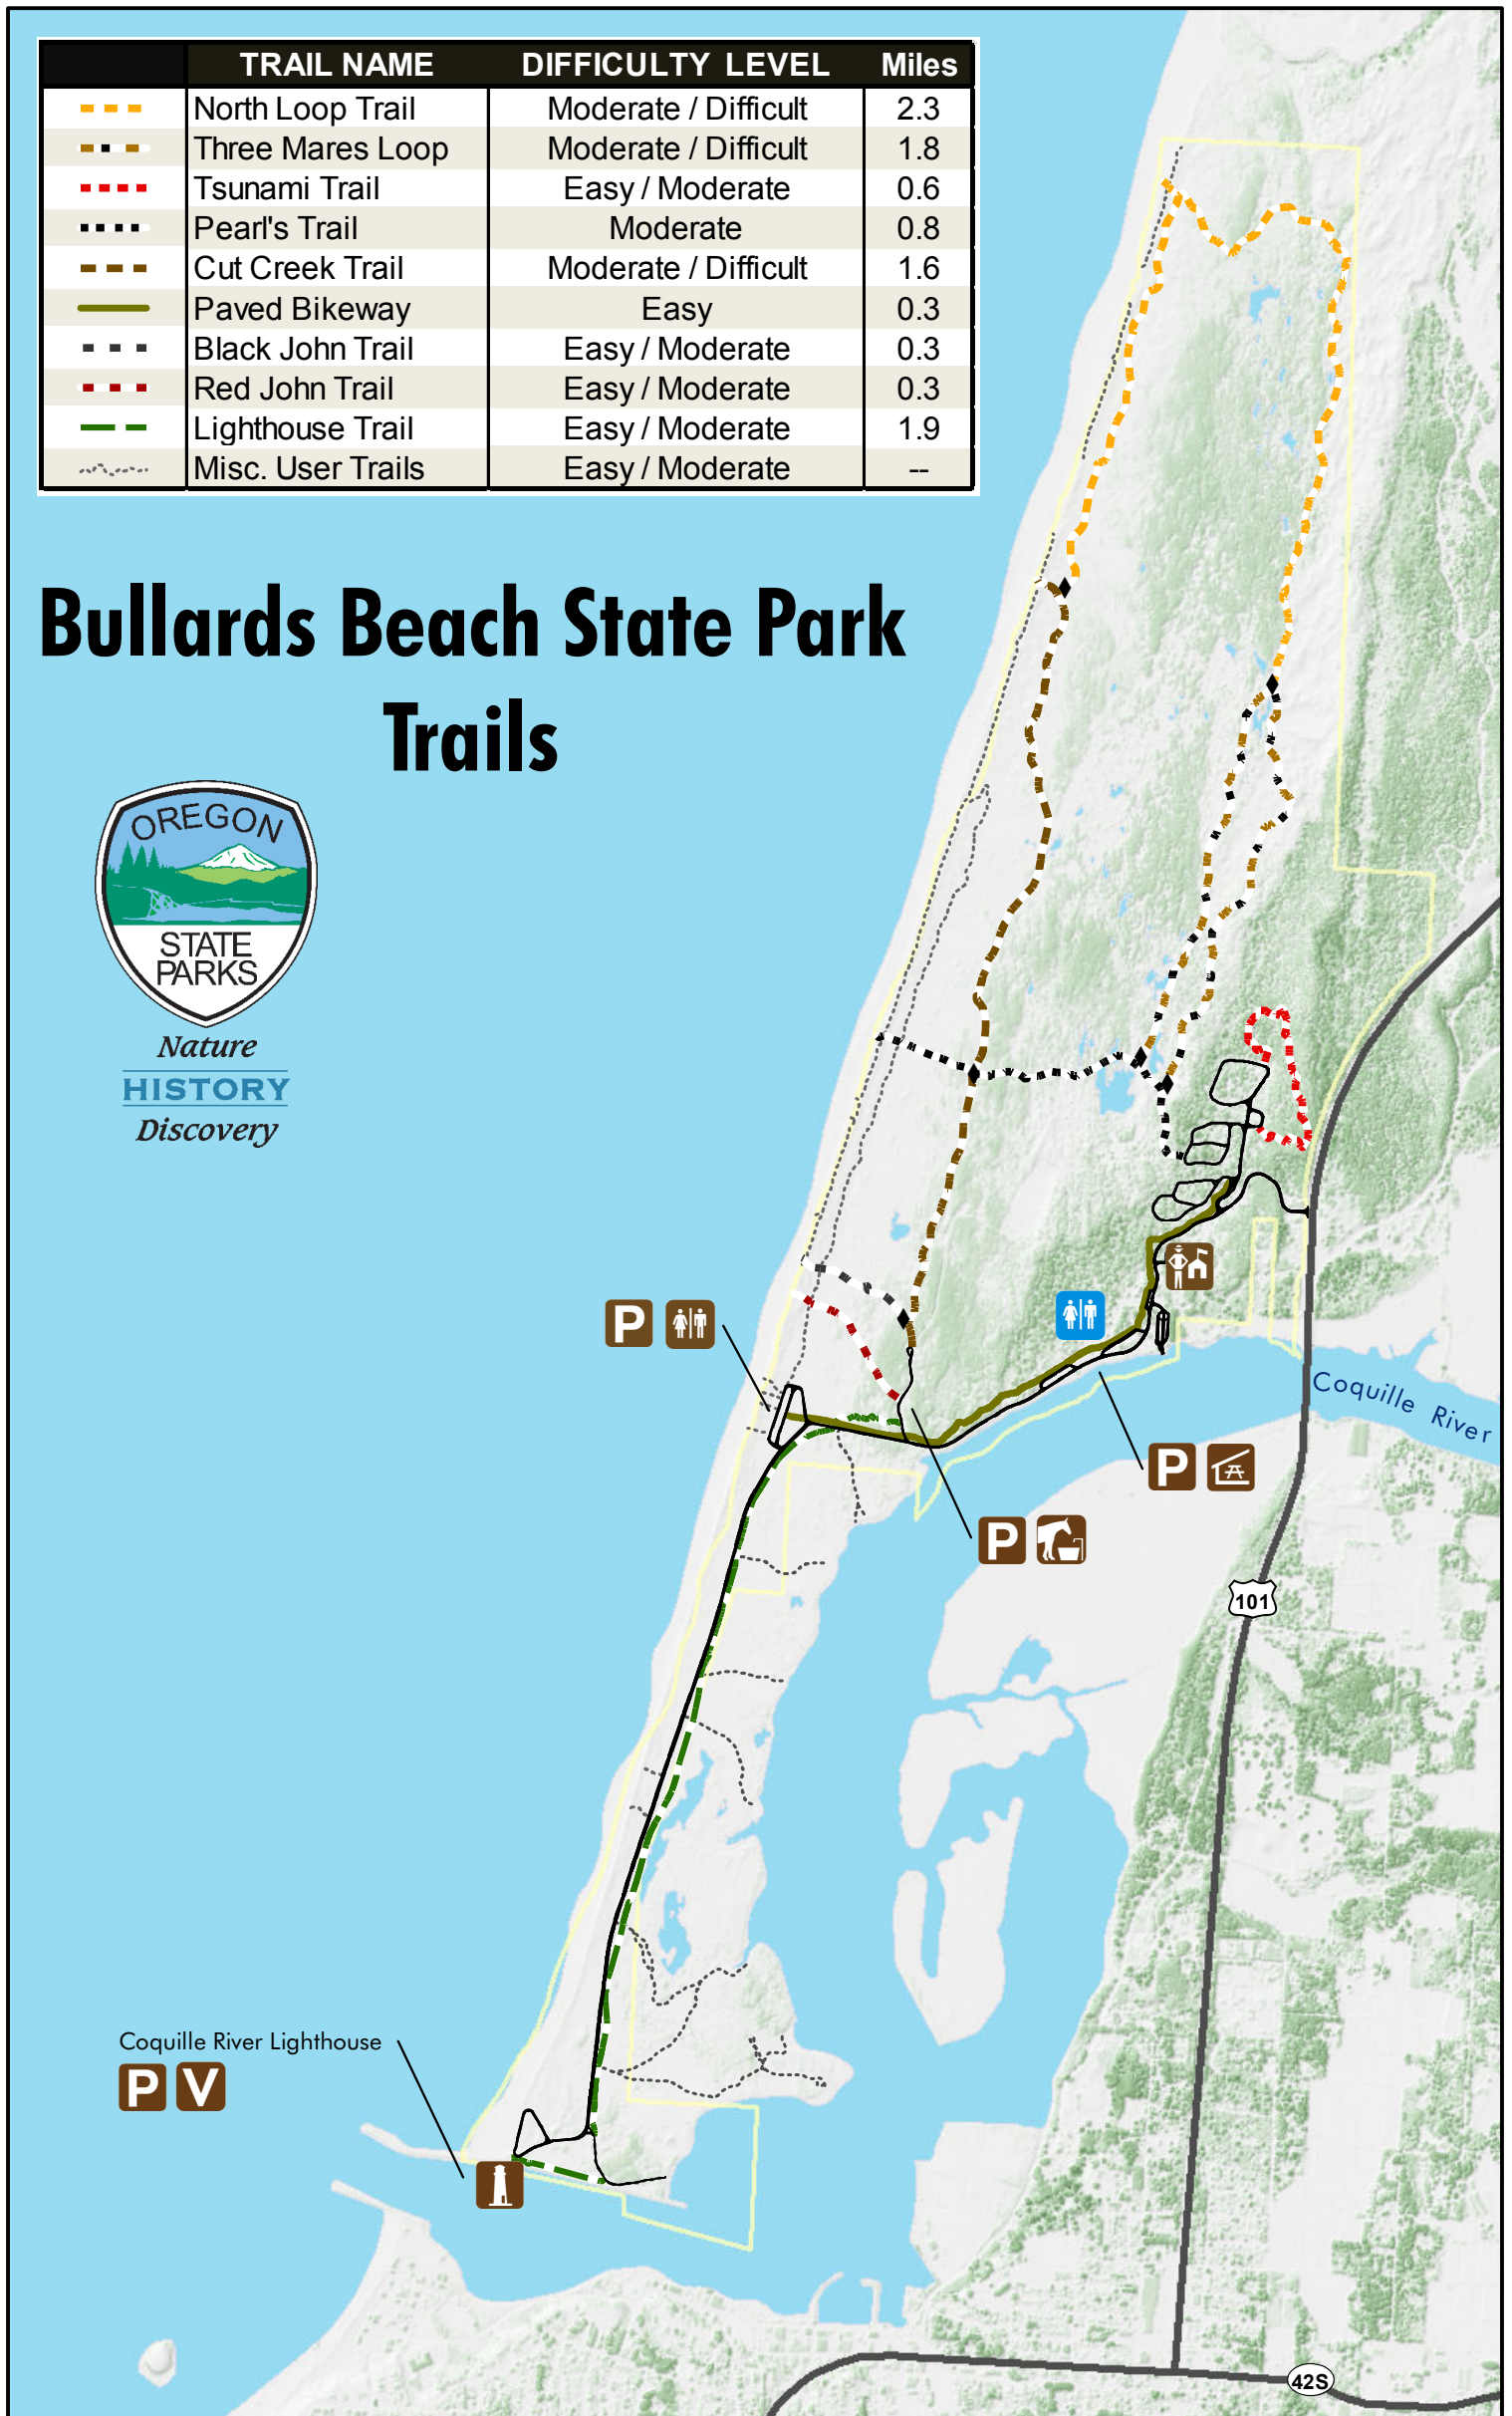

	TRAIL NAME	DIFFICULTY LEVEL	Miles
	North Loop Trail	Moderate / Difficult	2.3
	Three Mares Loop	Moderate / Difficult	1.8
	Tsunami Trail	Easy / Moderate	0.6
	Pearl's Trail	Moderate	0.8
	Cut Creek Trail	Moderate / Difficult	1.6
	Paved Bikeway	Easy	0.3
	Black John Trail	Easy / Moderate	0.3
	Red John Trail	Easy / Moderate	0.3
	Lighthouse Trail	Easy / Moderate	1.9
	Misc. User Trails	Easy / Moderate	--

Bullards Beach State Park Trails

Nature
HISTORY
Discovery

Coquille River Lighthouse

This product is for informational purposes and may not have been prepared for, or be suitable for legal, engineering, or surveying purposes. Users of this information should review or consult the primary data and information sources to ascertain the usability of the information.

NAD 1983 2011 Oregon Statewide Lambert Ft Intl