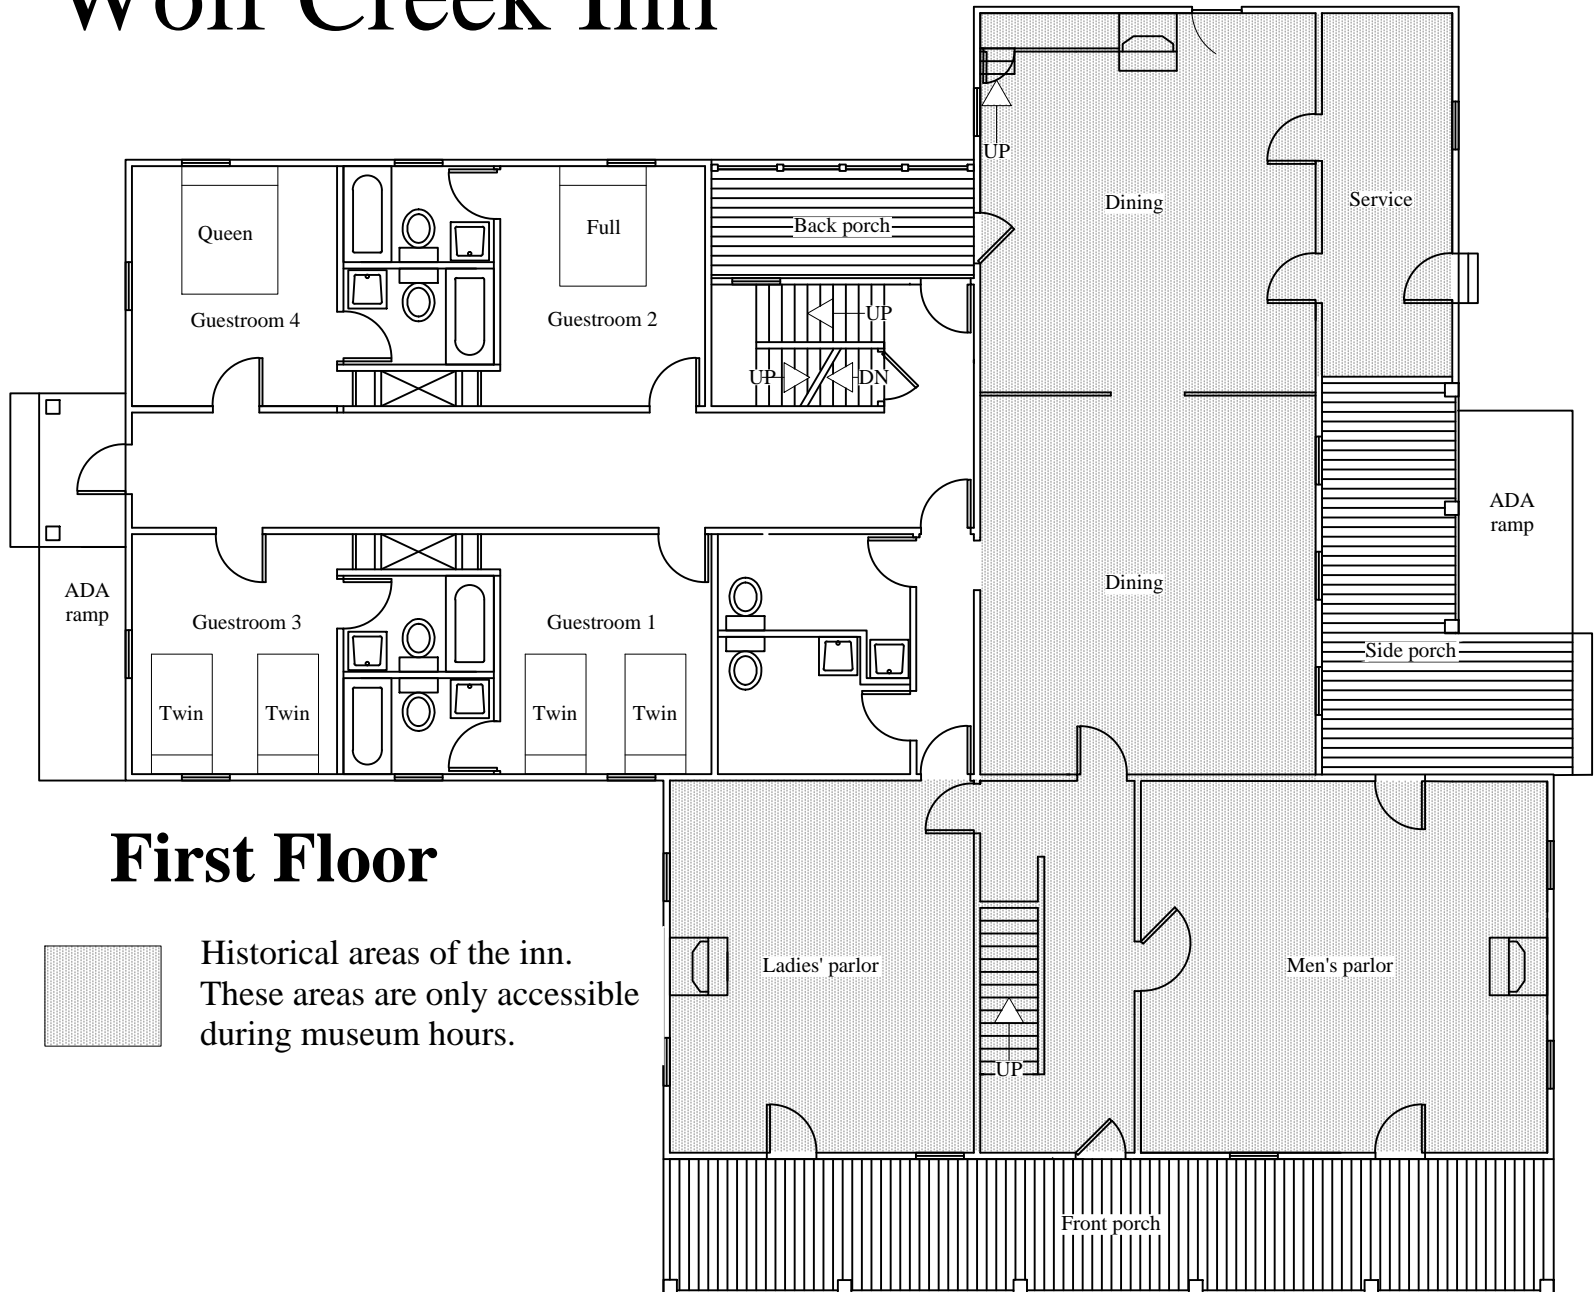

Wolf Creek Inn

First Floor

Historical areas of the inn.
These areas are only accessible
during museum hours.

Wolf Creek Inn

Second Floor

Historical areas of the inn.
These areas are only accessible
during museum hours.